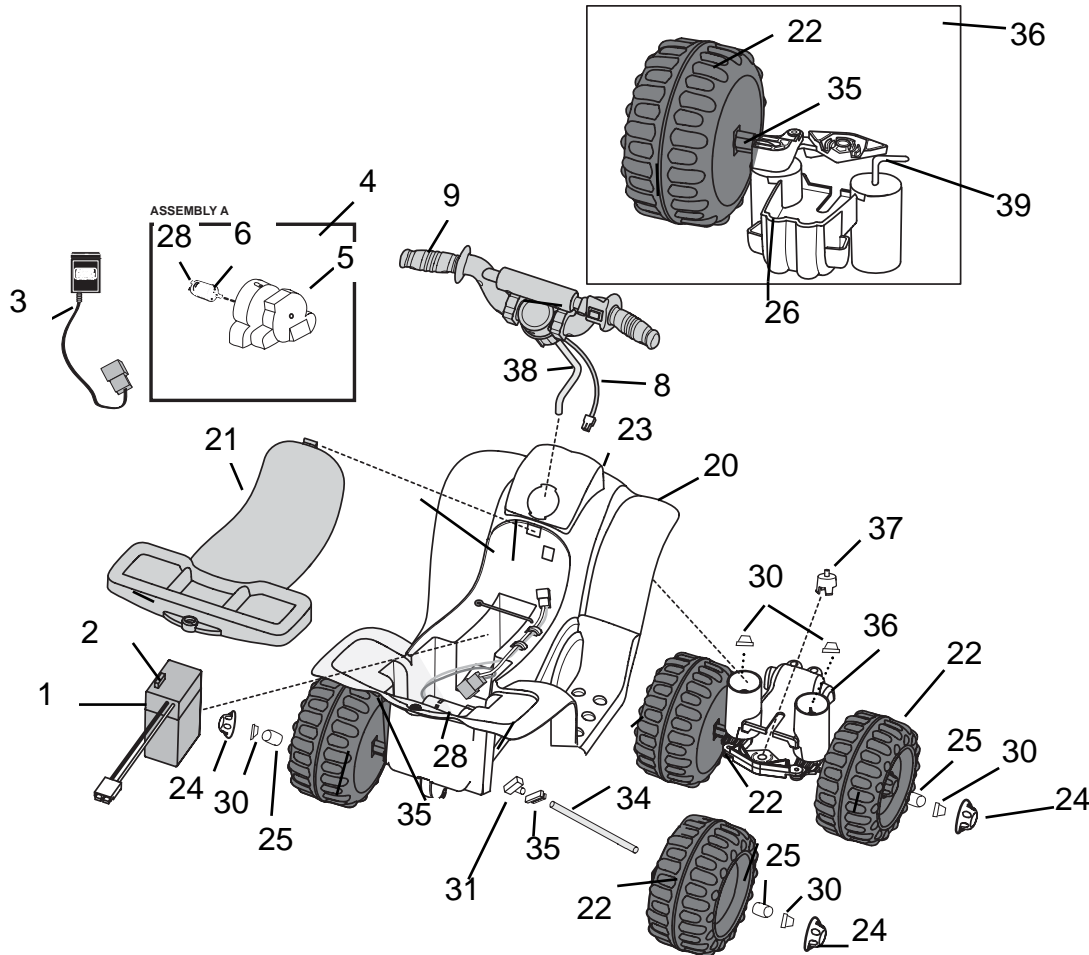

Age Range: 1-3 years
 Weight Limit: 40 Lbs.
 Surfaces: Hard and Grass
 Speed: 2.0 MPH Forward
 Colors: Pink and Purple
 With Purple Wheels

Intro: 2002
 Suggested Retail: \$79.99
 Box Dimensions: 25.25 x 13 x 16.375
 Warranty: One Year Vehicle
 6 Months Battery

77767-9993 Lil Barbie Trailrider

TRU Exclusive

Toddler Series
Mini 6 Volt

Item No.	Description	Part No.	Qty.	Item No.	Description	Part No.	Qty.	Item No.	Description	Part No.	Qty.
Working / Electrical Parts											
1	Battery 6 Volt 4 amp, blue	0801-0336	1	25	Wheel Bushing	77767-2129	4		Main Decal Sheet	77767-0310	1
2	Fuse, 25 amp	0801-0151	1	26	Brushguard	77767-2139	1		5/16" Washer	0801-0253	2
3	Charger Fused 6 Volt 4 amp	00801-0976	1	28	Motor Cover	77767-2159	1		<u>PIC Switch pushbutton</u>	<u>00801-1198</u>	<u>1</u>
4	<u>Motor Gearbox Assembly</u>	<u>00968-3900</u>	<u>1</u>	Hardware / Metal Parts							
5	<u>Gearbox W/out Motor</u>	<u>00968-3800</u>	<u>1</u>	30	Cap nut .354	0801-0548	8				
6	<u>Motor Pinion Assembly</u>	<u>00968-3700</u>	<u>1</u>	31	Bushing w/o extension	74504-2549	2				
7	<u>Main Harness Assembly</u>	<u>77760-9699</u>	<u>1</u>	32	Battery Retainer	74230-4129	1				
8	Handlebar Wire Harness	77760-9799D	1	33	#8 x 7/8" Trusshead Screw	0801-0228	2				
9	Handle Bar Assm.	77767-9209D	1	34	Rear Axle	77760-4529	1				
	Includes Handle Bar Harness/Switch/Steering Column.s			35	Wheel Bushing w/ extension	78560-2659	4				
Plastic / Other Parts											
20	Body	N/A	1	36	Front Wheel Assm.	77767-9139D	1				
21	Seat	3800-7067	1	37	Steering Column Retainer	77760-2359	1				
22	Wheel	77767-2119	4	38	Steering Column	77760-4539	1				
23	PW Snap-In Emblem	74460-9069	1	39	Front Axle	77760-4519	2				
24	Wheel Cover	76790-2349	4	Parts Not Shown							
					Owner's Manual	77760-0920	1				